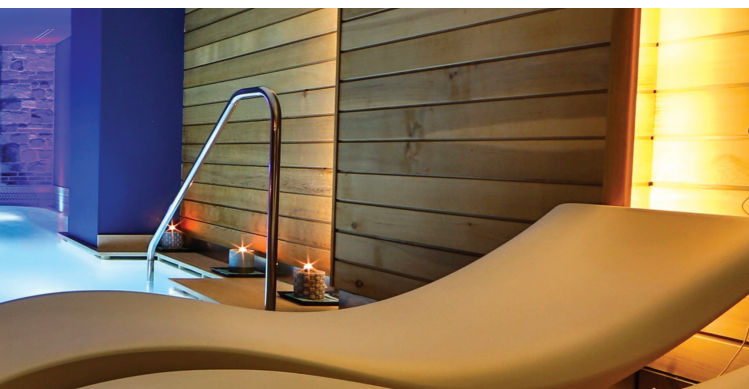

Dotarsi di costume da bagno, eventualmente acquistabile presso la SPA

HAMMAM PATH

Hammam, a ritual that mixes together beauty and wellness in a path through cleanliness, exfoliation, nourishment, and fragrance, where each phase is characterized by different levels of steam and temperature.

SPA AREAS AND SUGGESTED PATH:

*Massage Pool
Turkish Bath
Emotional Shower
Sauna Water
Salt Cave
Relax Area
Tea corner
Infusions
Fruit delicacies*

FREE KIT

bathrobe, slippers, sauna towel

Please come with a swimsuit, if necessary you can purchase it at the SPA